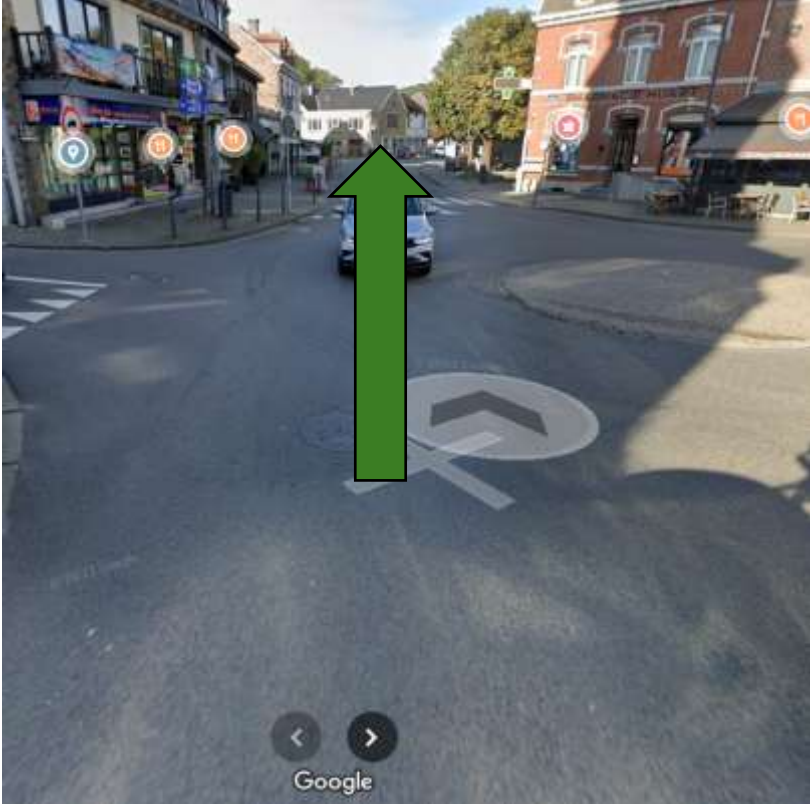

## RIDER SAFETY MANUAL 2026

STAGE 1 ETALLE

KM 13 - SAINT-LEGER

KM 19 BLEID, AFTER KOM

**STAGE 2 HOTTON**

**KM 32, Barvaux, 2 roundabouts**

KM 35, la Petite Merveille, Durbuy

At 1,5km of the finish line :

**STAGE 3 EREZEE**

KM 7 : road in a bad state on the beginning of Grandmenil

**KM 33** : road in a bad stat on the left side during 200m at Forge à la Plez