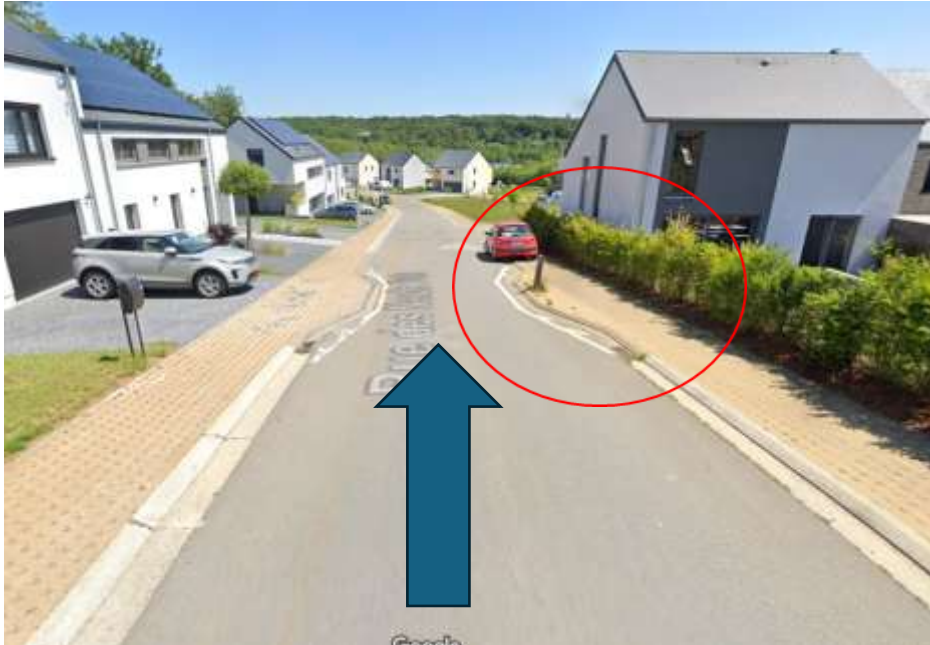

## RIDER SAFETY MANUAL 2026

STAGE 1 ETALLE

KM 13 - SAINT-LEGER

KM 19 BLEID, AFTER KOM

**STAGE 2 HOTTON**

**KM 32, Barvaux, 2 roundabouts**

KM 35, la Petite Merveille, Durbuy

At 1,5km of the finish line :

**STAGE 3 EREZEE**

KM 7 : road in a bad state on the beginning of Grandmenil

**KM 33** : road in a bad stat on the left side during 200m at Forge à la Plez